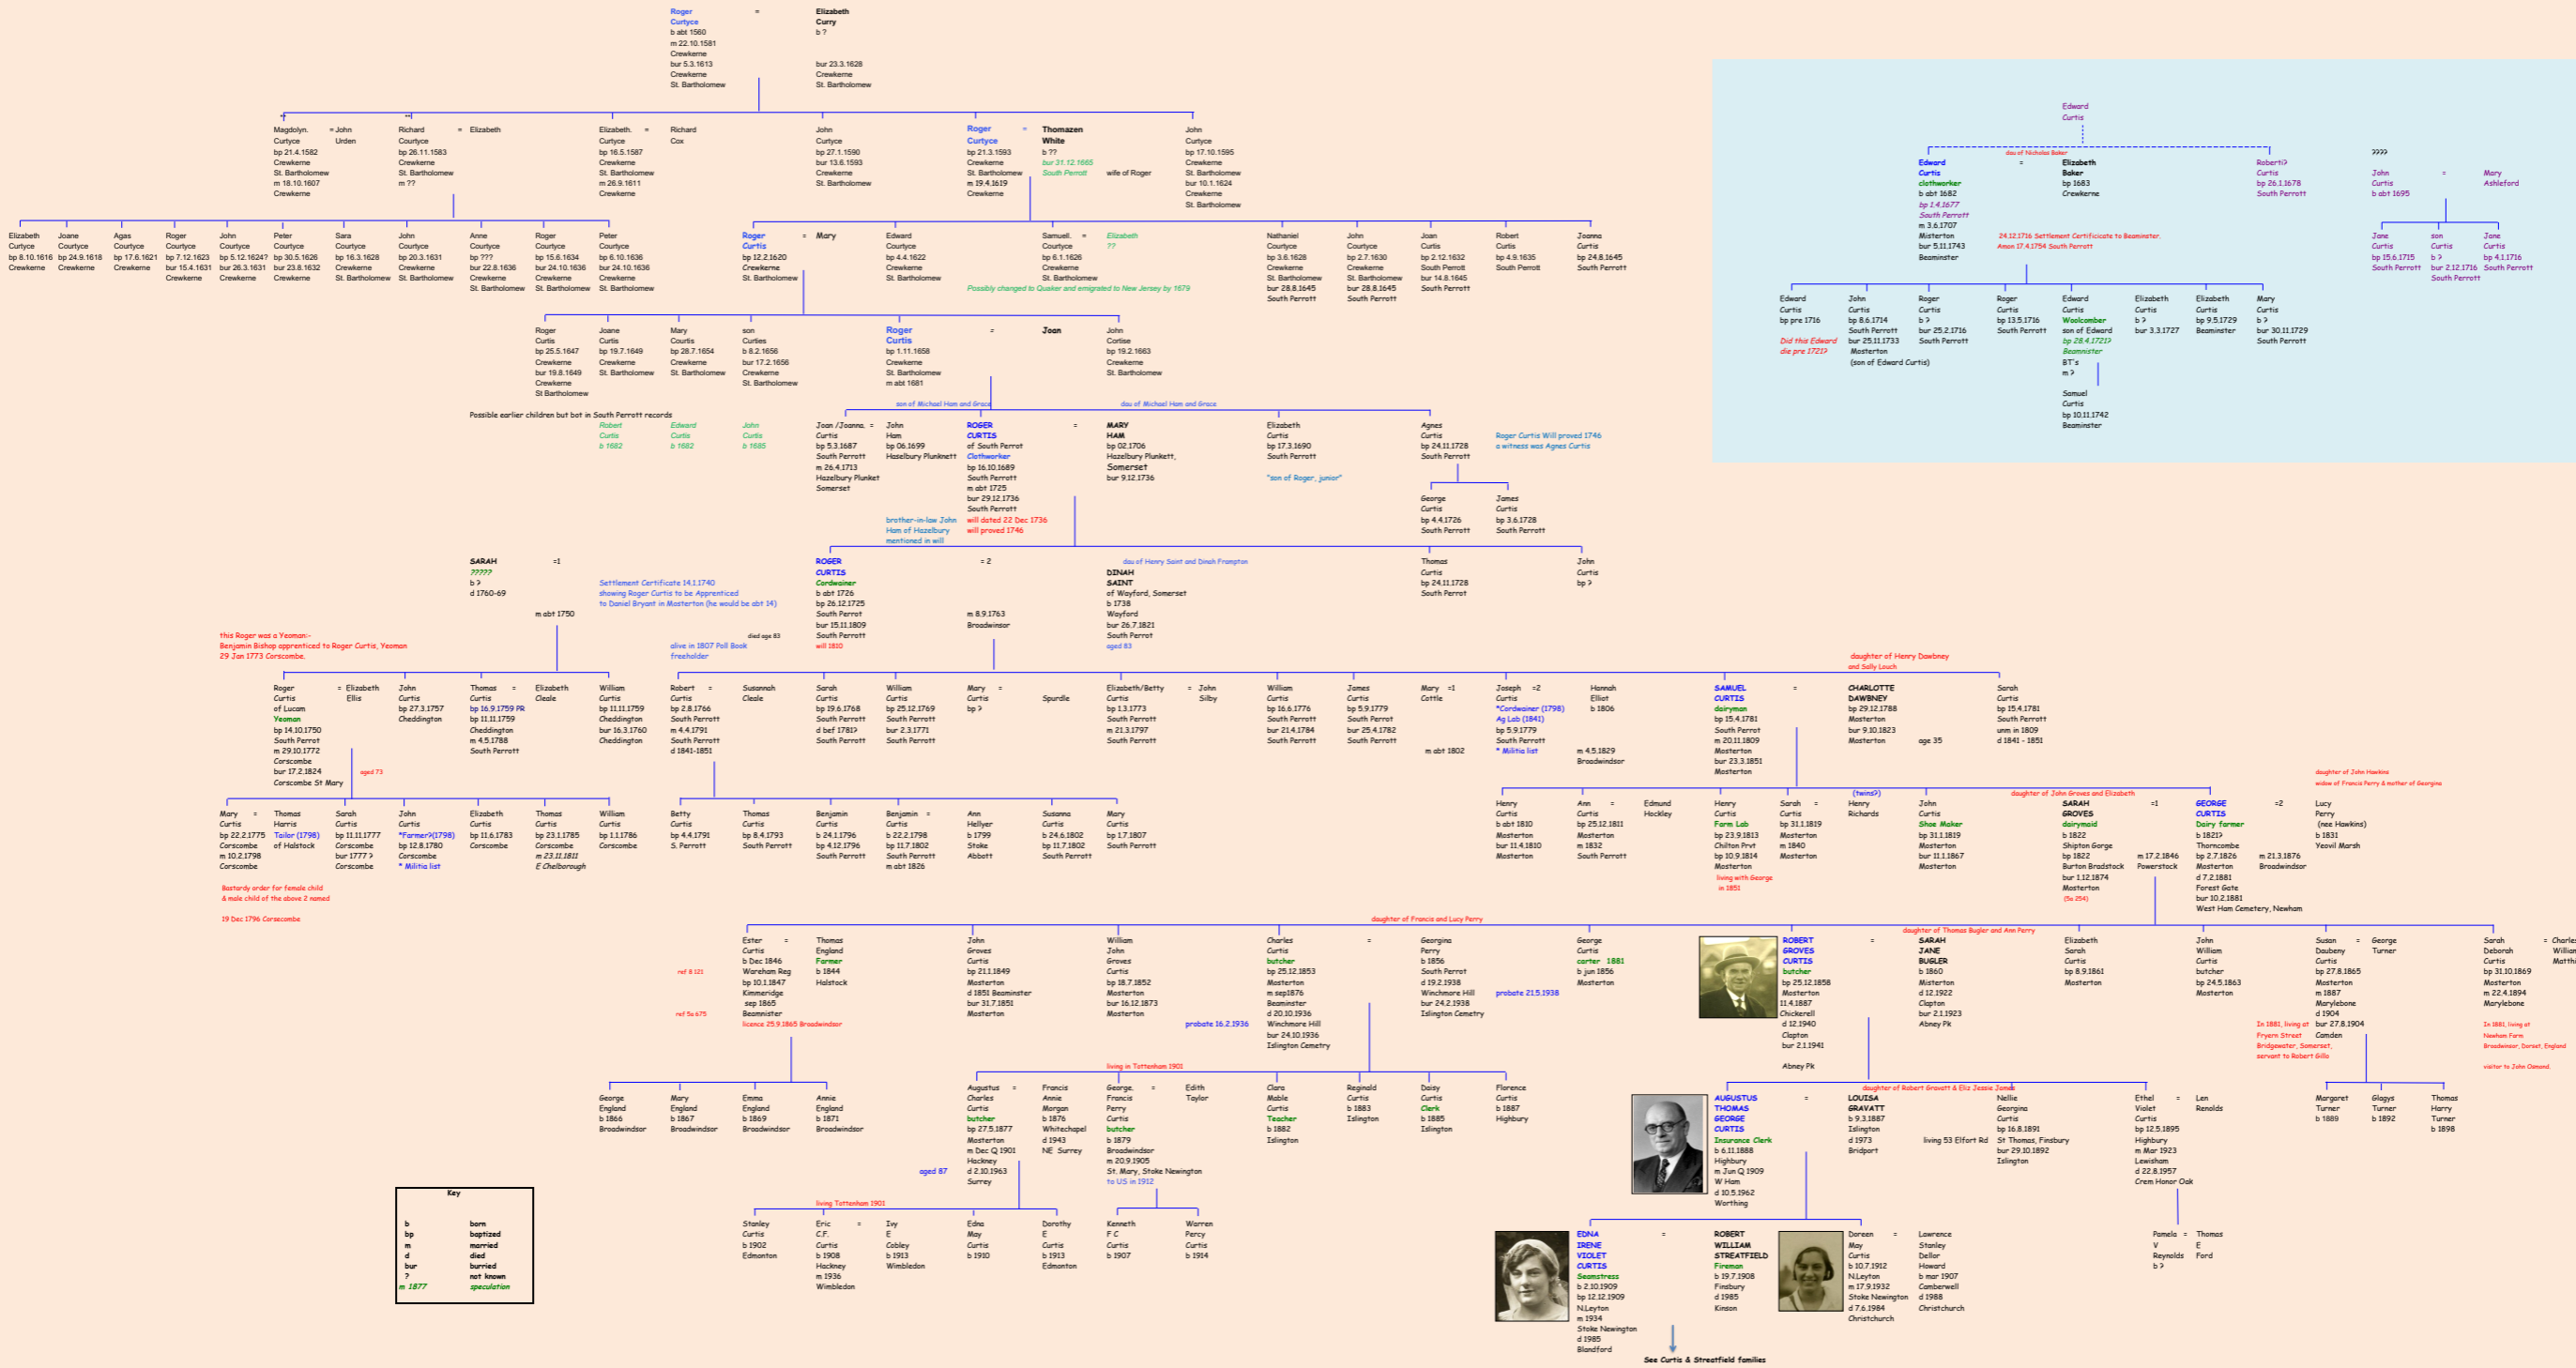

THE CURTIS FAMILY TREE

Key
b born
bp baptised
m married
d died
bur buried
? not known
1877 speculation