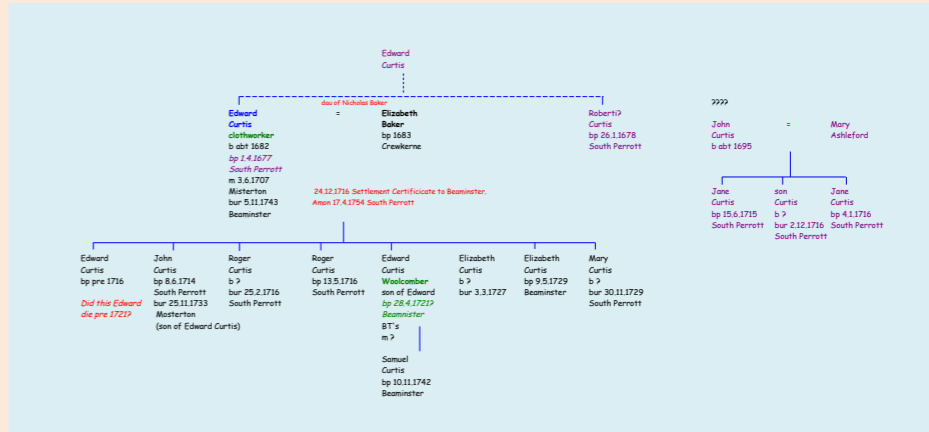

THE CURTIS FAMILY TREE

Key
b born
bp baptised
m married
d died
bur buried
? not known
1877 speculation