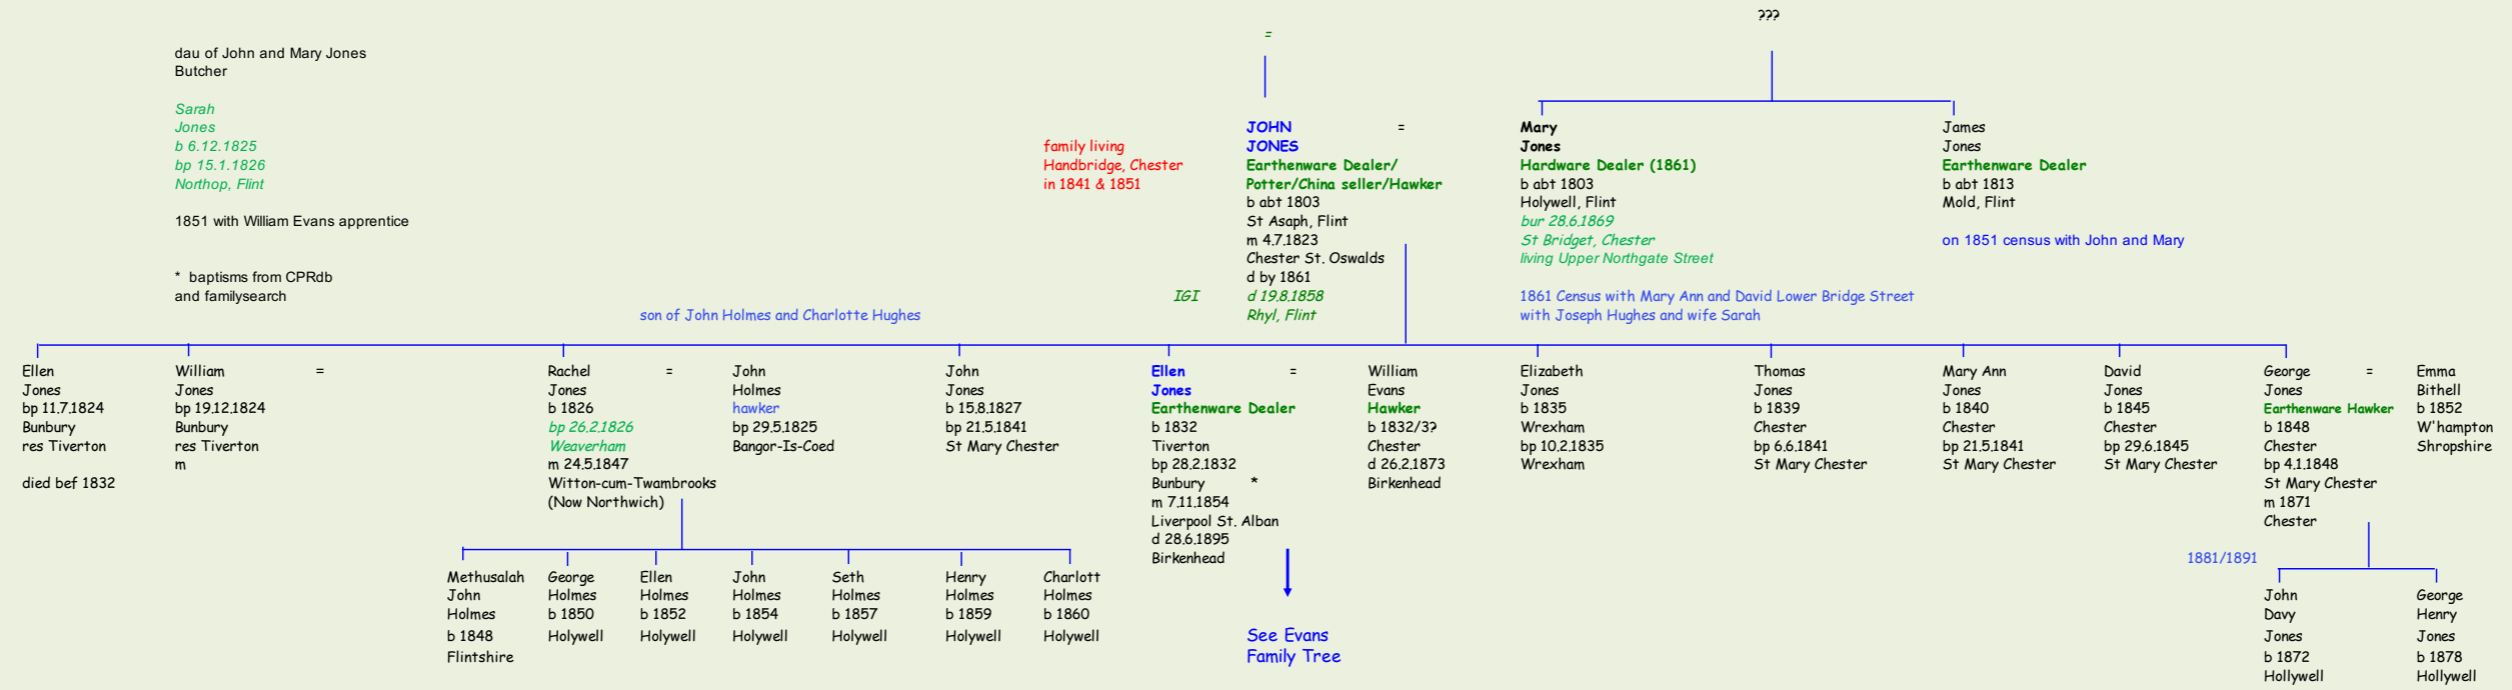

The family of Ellen Jones (wife of William Evans)

son of John Holmes and Charlotte Hughes

family living Handbridge, Chester in 1841 & 1851

IGI

1861 Census with Mary Ann and David Lower Bridge Street with Joseph Hughes and wife Sarah

1851 C John and Charlotte living Mold as is son George and Jane

no occup for fa on either bap

fa shopkeeper

no occup for fa

fa Pot seller

dau of John Jones and Mary

fa Pot seller

fa Pot seller

witnesses Jane and George

Mary Ann Holmes bp 6.8.1837 Ruabon, Denbighshire

Methusalah John Holmes b 1848 Flintshire
 George Holmes b 1850 Holywell
 Ellen Holmes b 1852 Holywell
 John Holmes b 1854 Holywell
 Seth Holmes b 1857 Holywell
 Henry Holmes b 1859 Holywell
 Charlott Holmes b 1860 Holywell