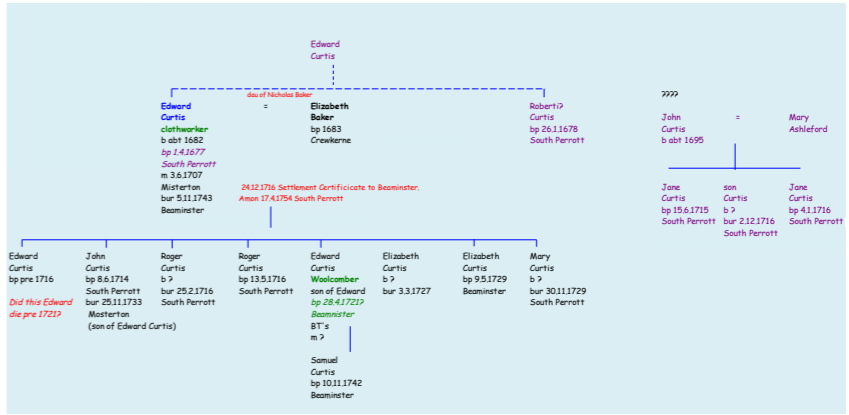

THE CURTIS FAMILY TREE

Possible earlier children but not in South Perrott records

son of Michael Ham and Grace
dau of Michael Ham and Grace

Roger Curtis will proved 1746 a witness was Agnes Curtis

daughter of Henry Daubney and Sally Louch

daughter of John Groves and Elizabeth

daughter of Francis and Lucy Perry

daughter of Thomas Bugler and Ann Perry

In 1881, living at France Street Broadwindsor, Somerset, servant to Robert Gibb

In 1881, living at Heath Farm Broadwindsor, Dorset, England visitor to John Oswald