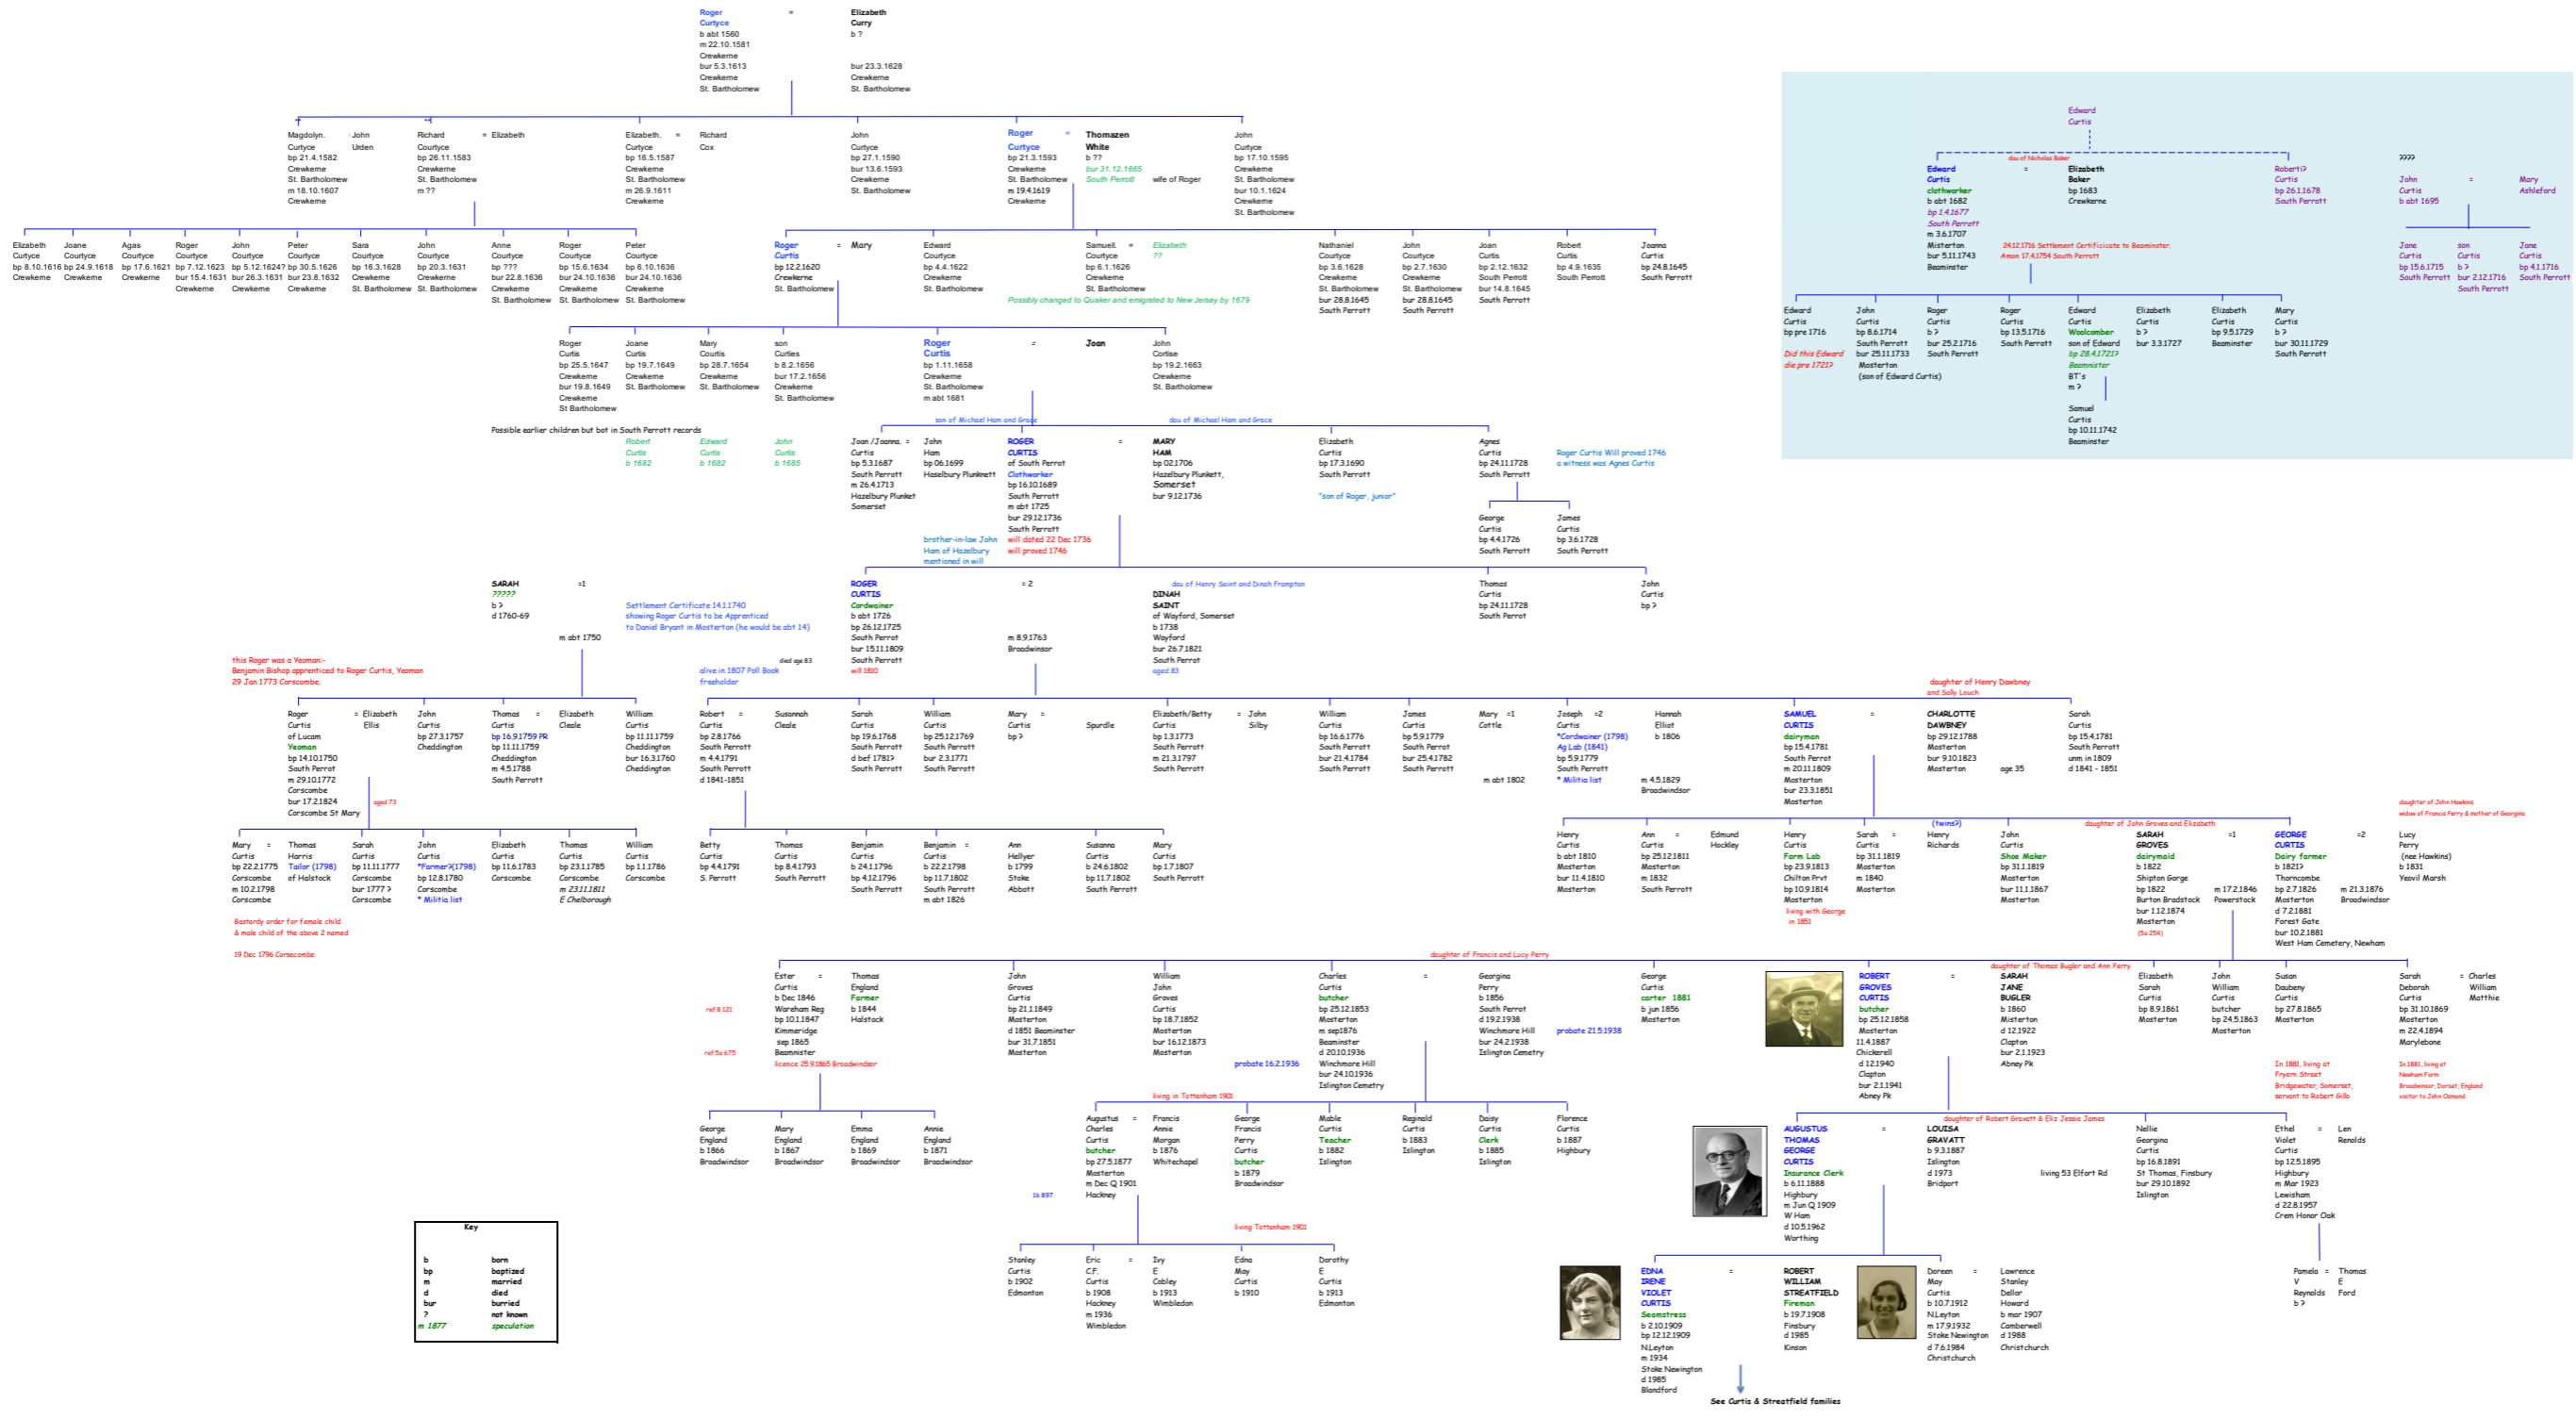

THE CURTIS FAMILY TREE

Possible earlier children but not in South Perrott records

son of Michael Ham and Grace
dau of Michael Ham and Grace

Roger Curtis will proved 1746 a witness was Agnes Curtis

daughter of Henry Daubney and Sally Louch

daughter of John Groves and Elizabeth

daughter of Francis and Lucy Perry

daughter of Thomas Bugler and Ann Perry

In 1881, living at France Street Broadwindsor, Somerset, servant to Robert Gibb

In 1881, living at Heath Farm Broadwindsor, Dorset, England visitor to John Oswald