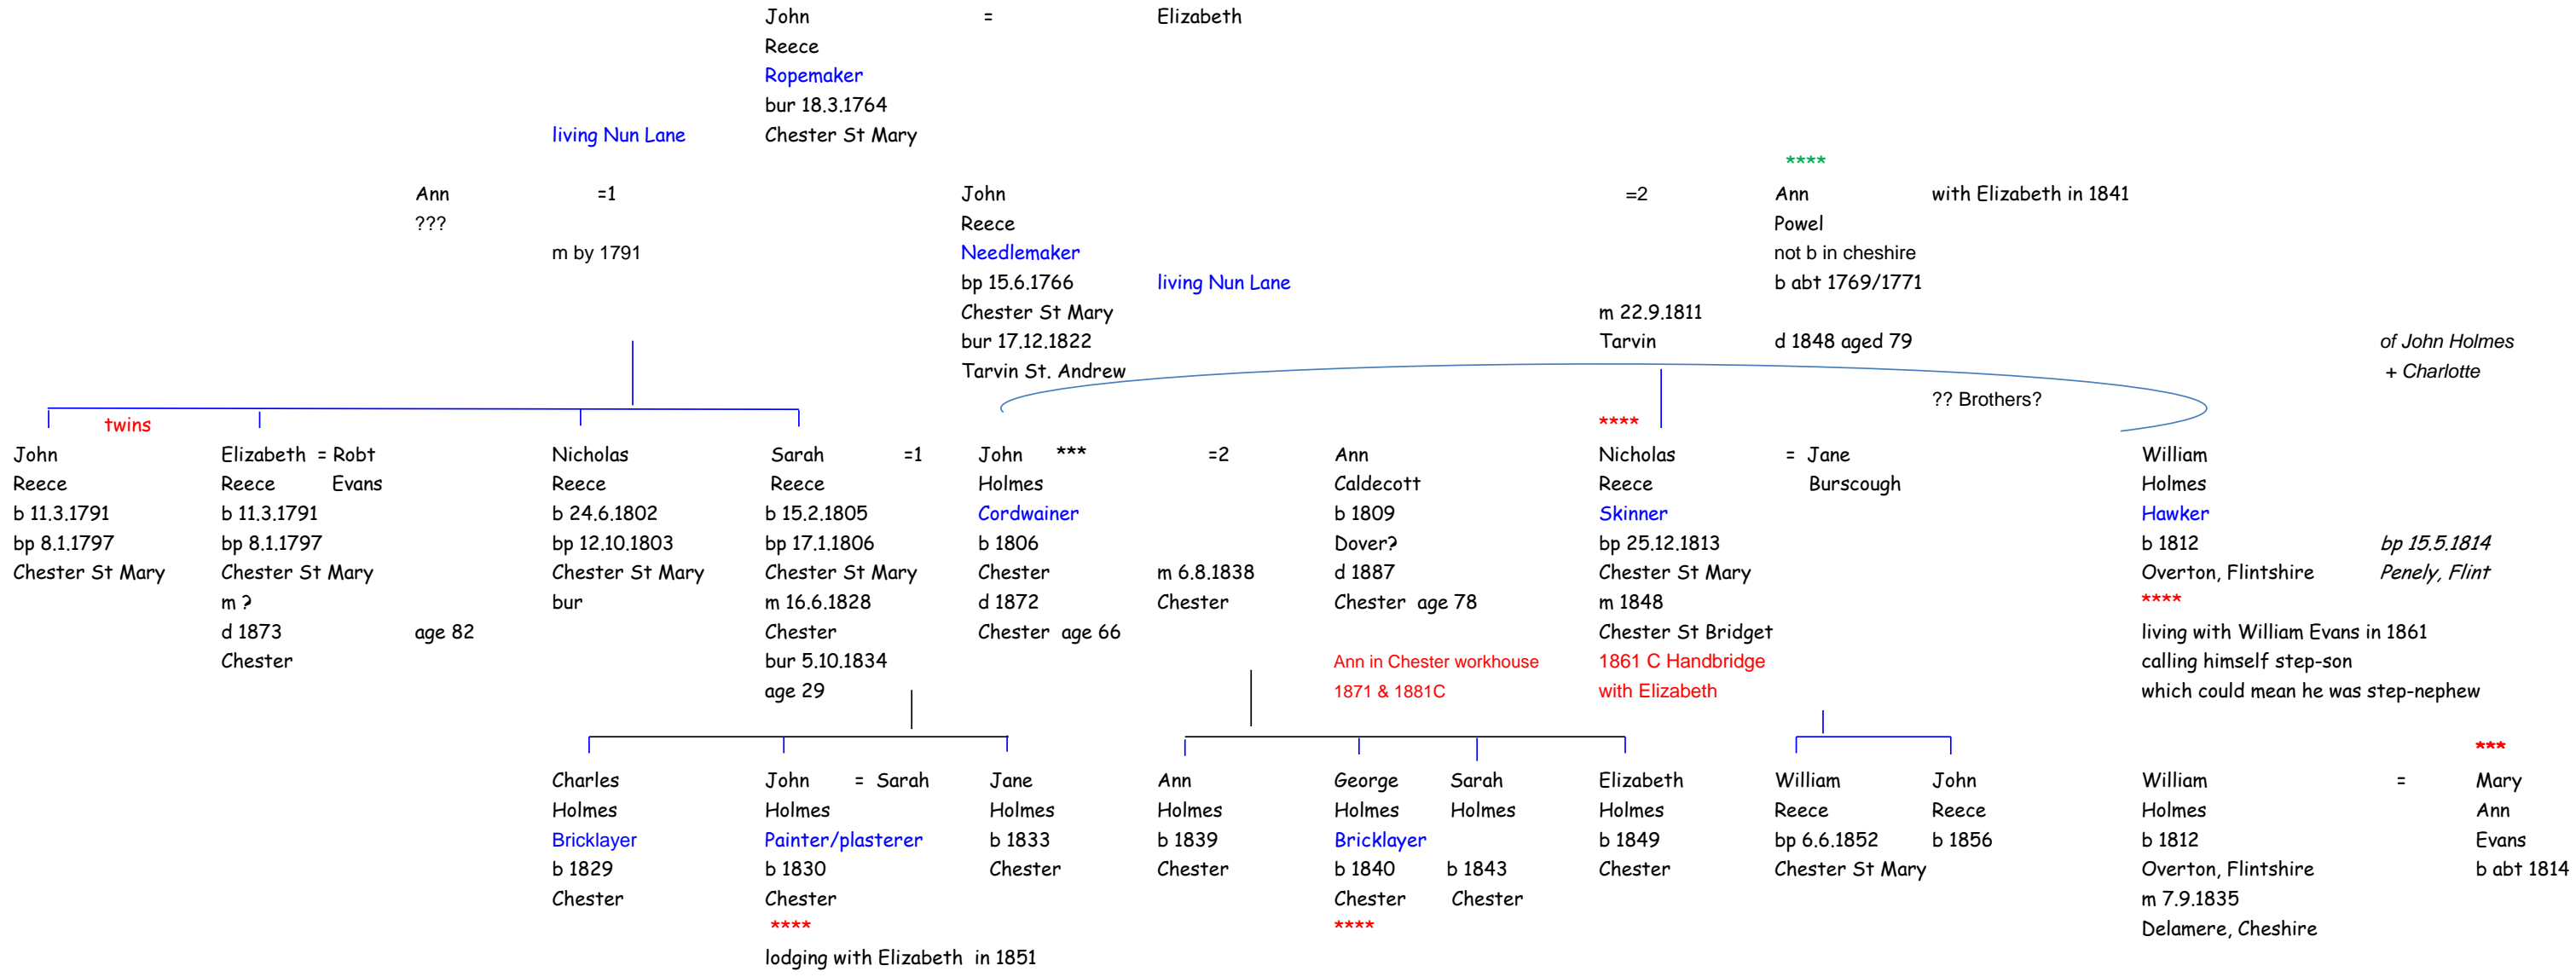

Reece family from Chester and the relation to the Evans family

*** John Holmes and Ann and all children at Handbridge in 1841C & 1851C
 Bridge Street Chester in 1861C
 sons Charles, John and George all living Handbridge 1861C

ref new.familysearch.org