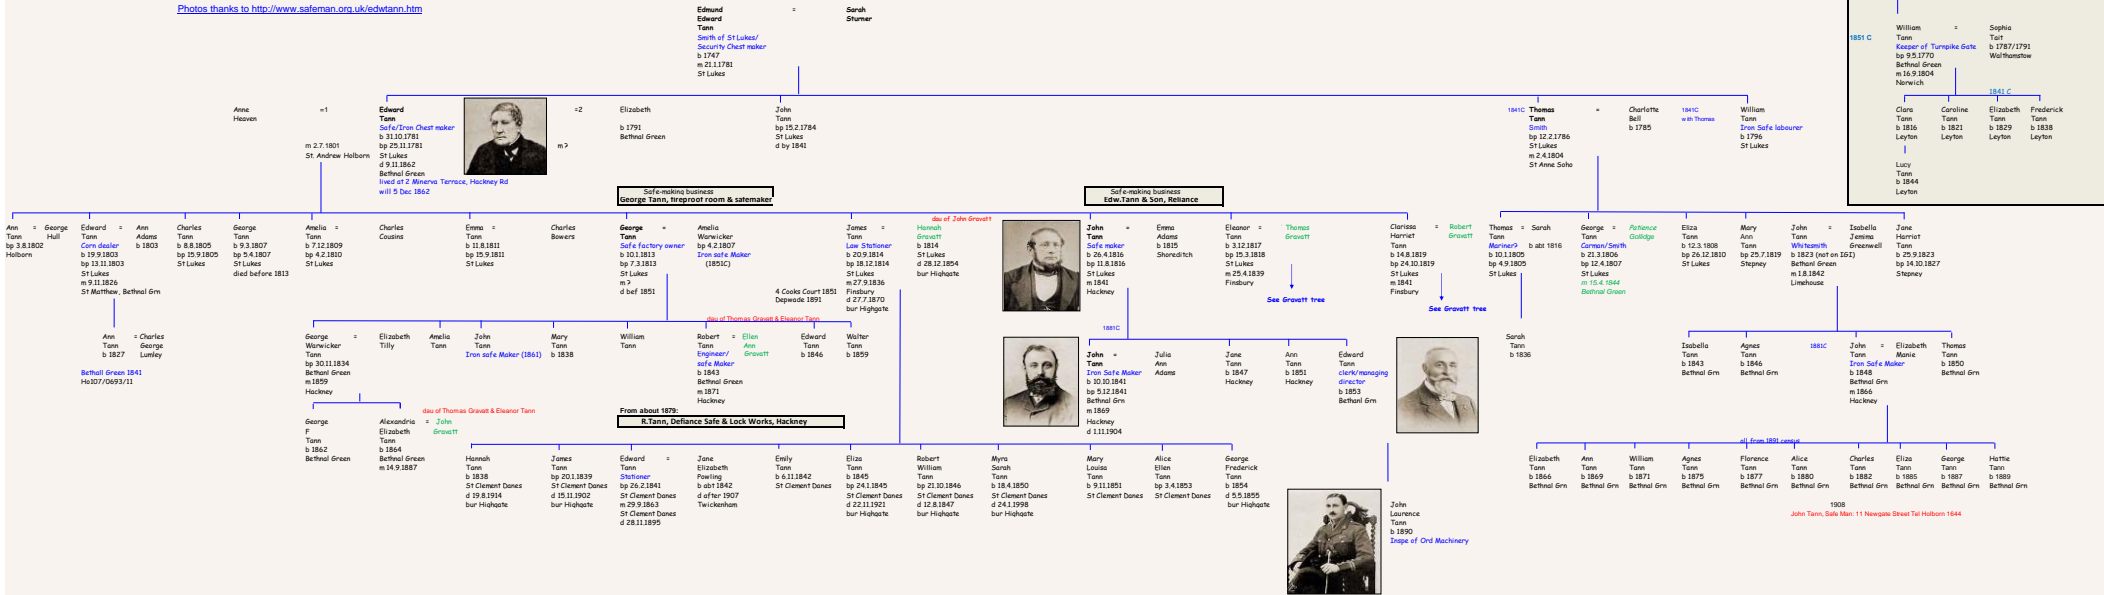

TANN FAMILY TREE