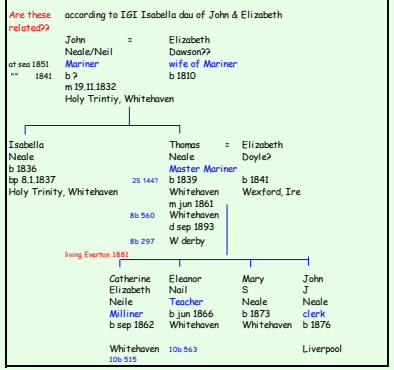

# THE NEIL FAMILY TREE

**Key**  
 b born  
 bp baptised  
 m married  
 d died  
 bur buried  
 ? age  
 ? not confirmed

See Bibby Family