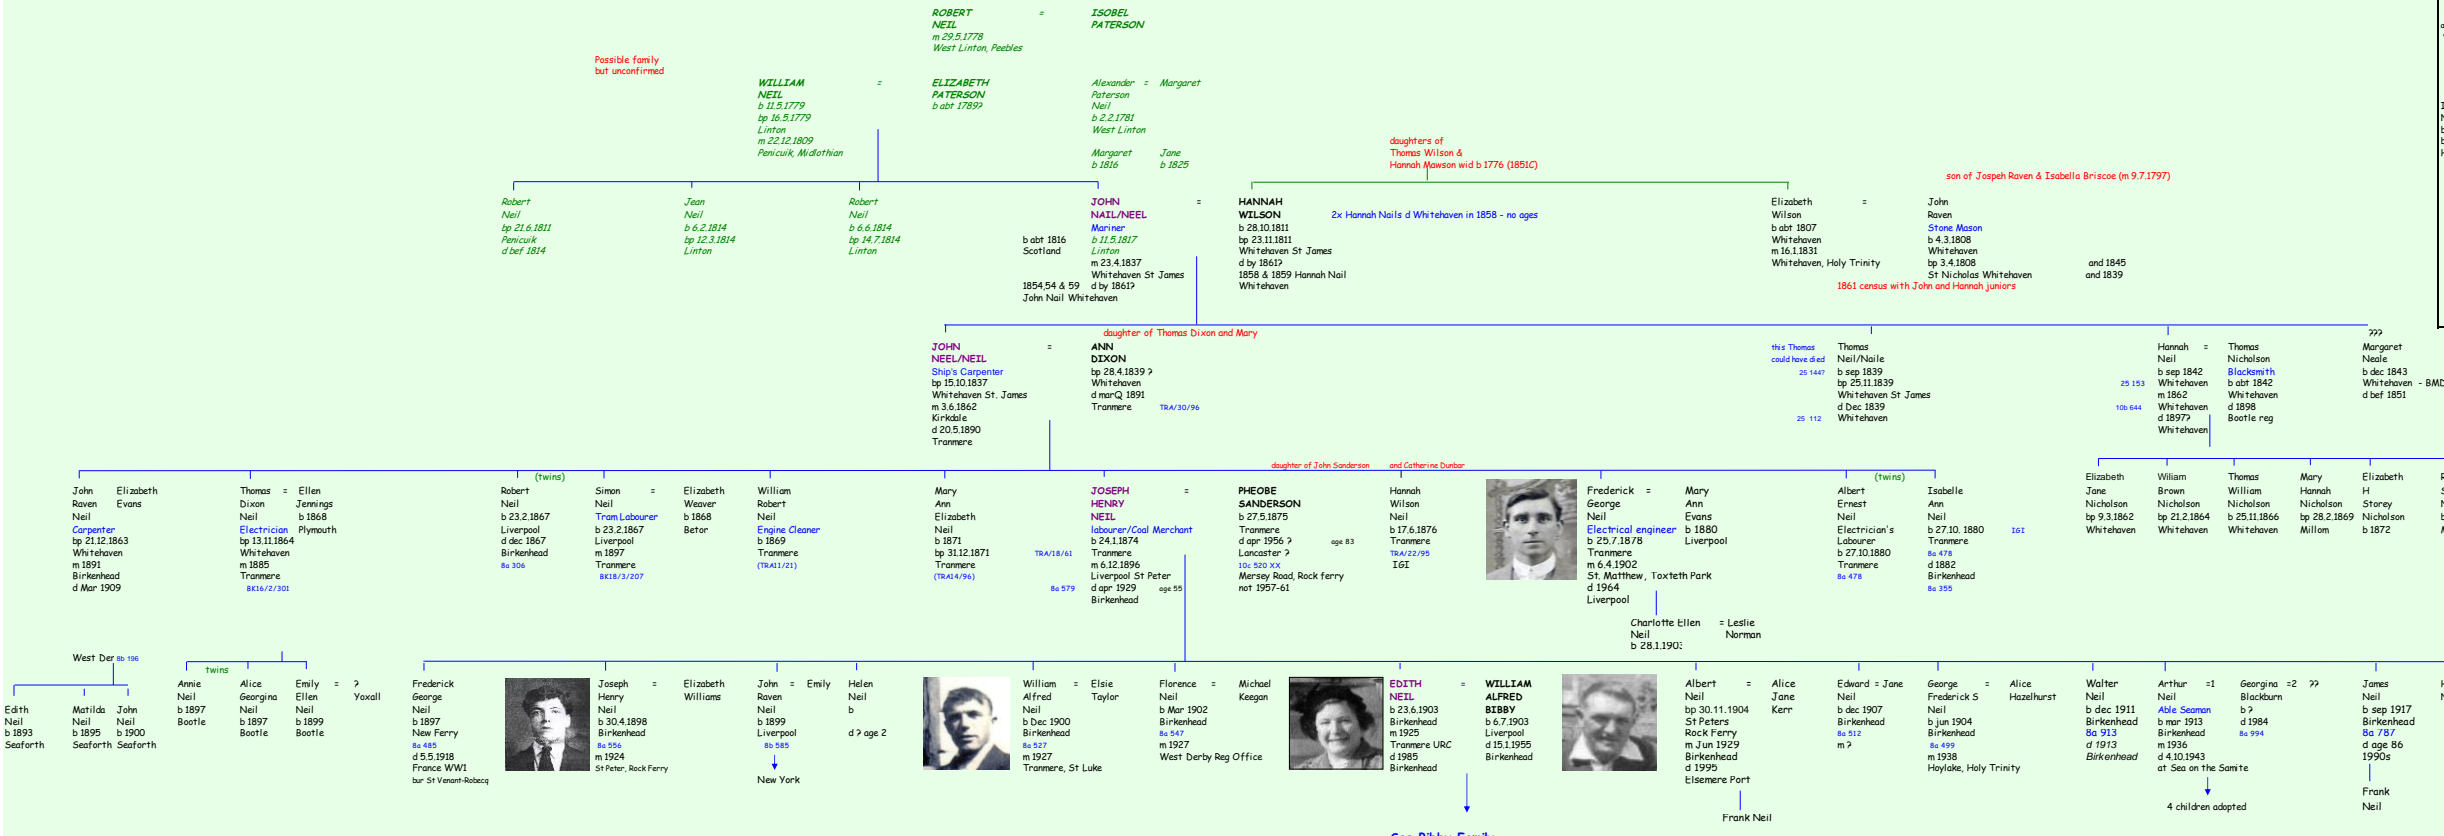

# THE NEIL FAMILY TREE

**Key**  
 b born  
 bp baptised  
 m married  
 d died  
 bur buried  
 ? age  
 ? not confirmed

See Bibby Family