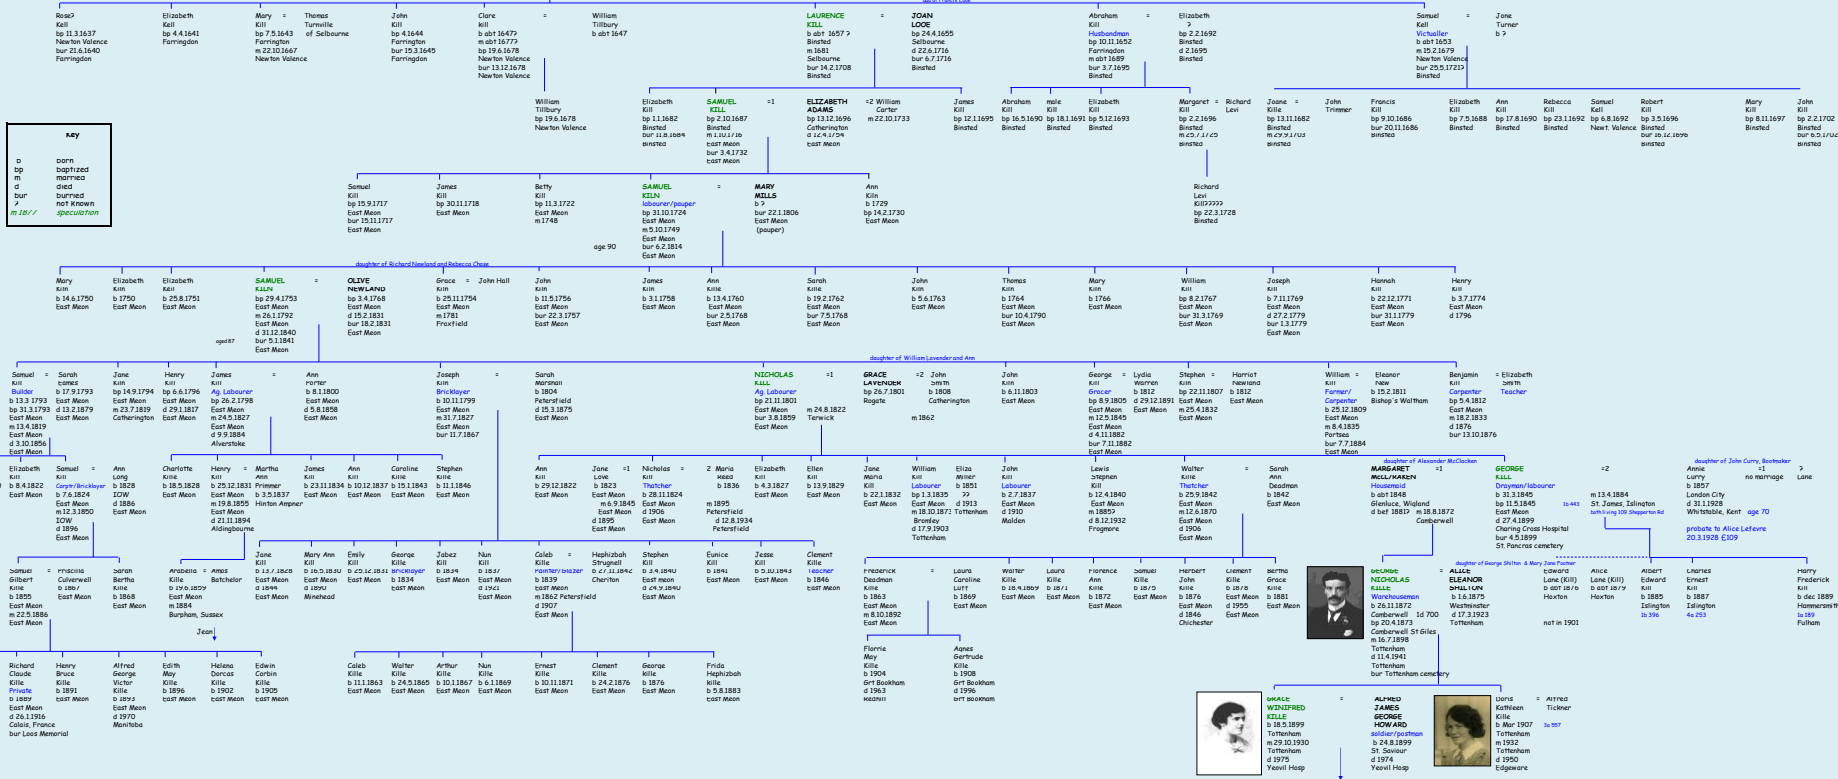

THE KILL FAMILY TREE

KEY
b born
bp baptized
m married
d died
bur buried
/ not known
m 20 // speculation

see Howard family