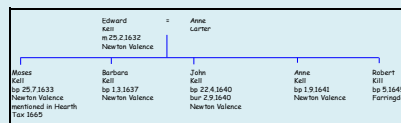

THE KILL FAMILY TREE

KEY
b born
bp baptized
m married
d died
bur buried
/ not known
m 20 // speculation

see Howard family