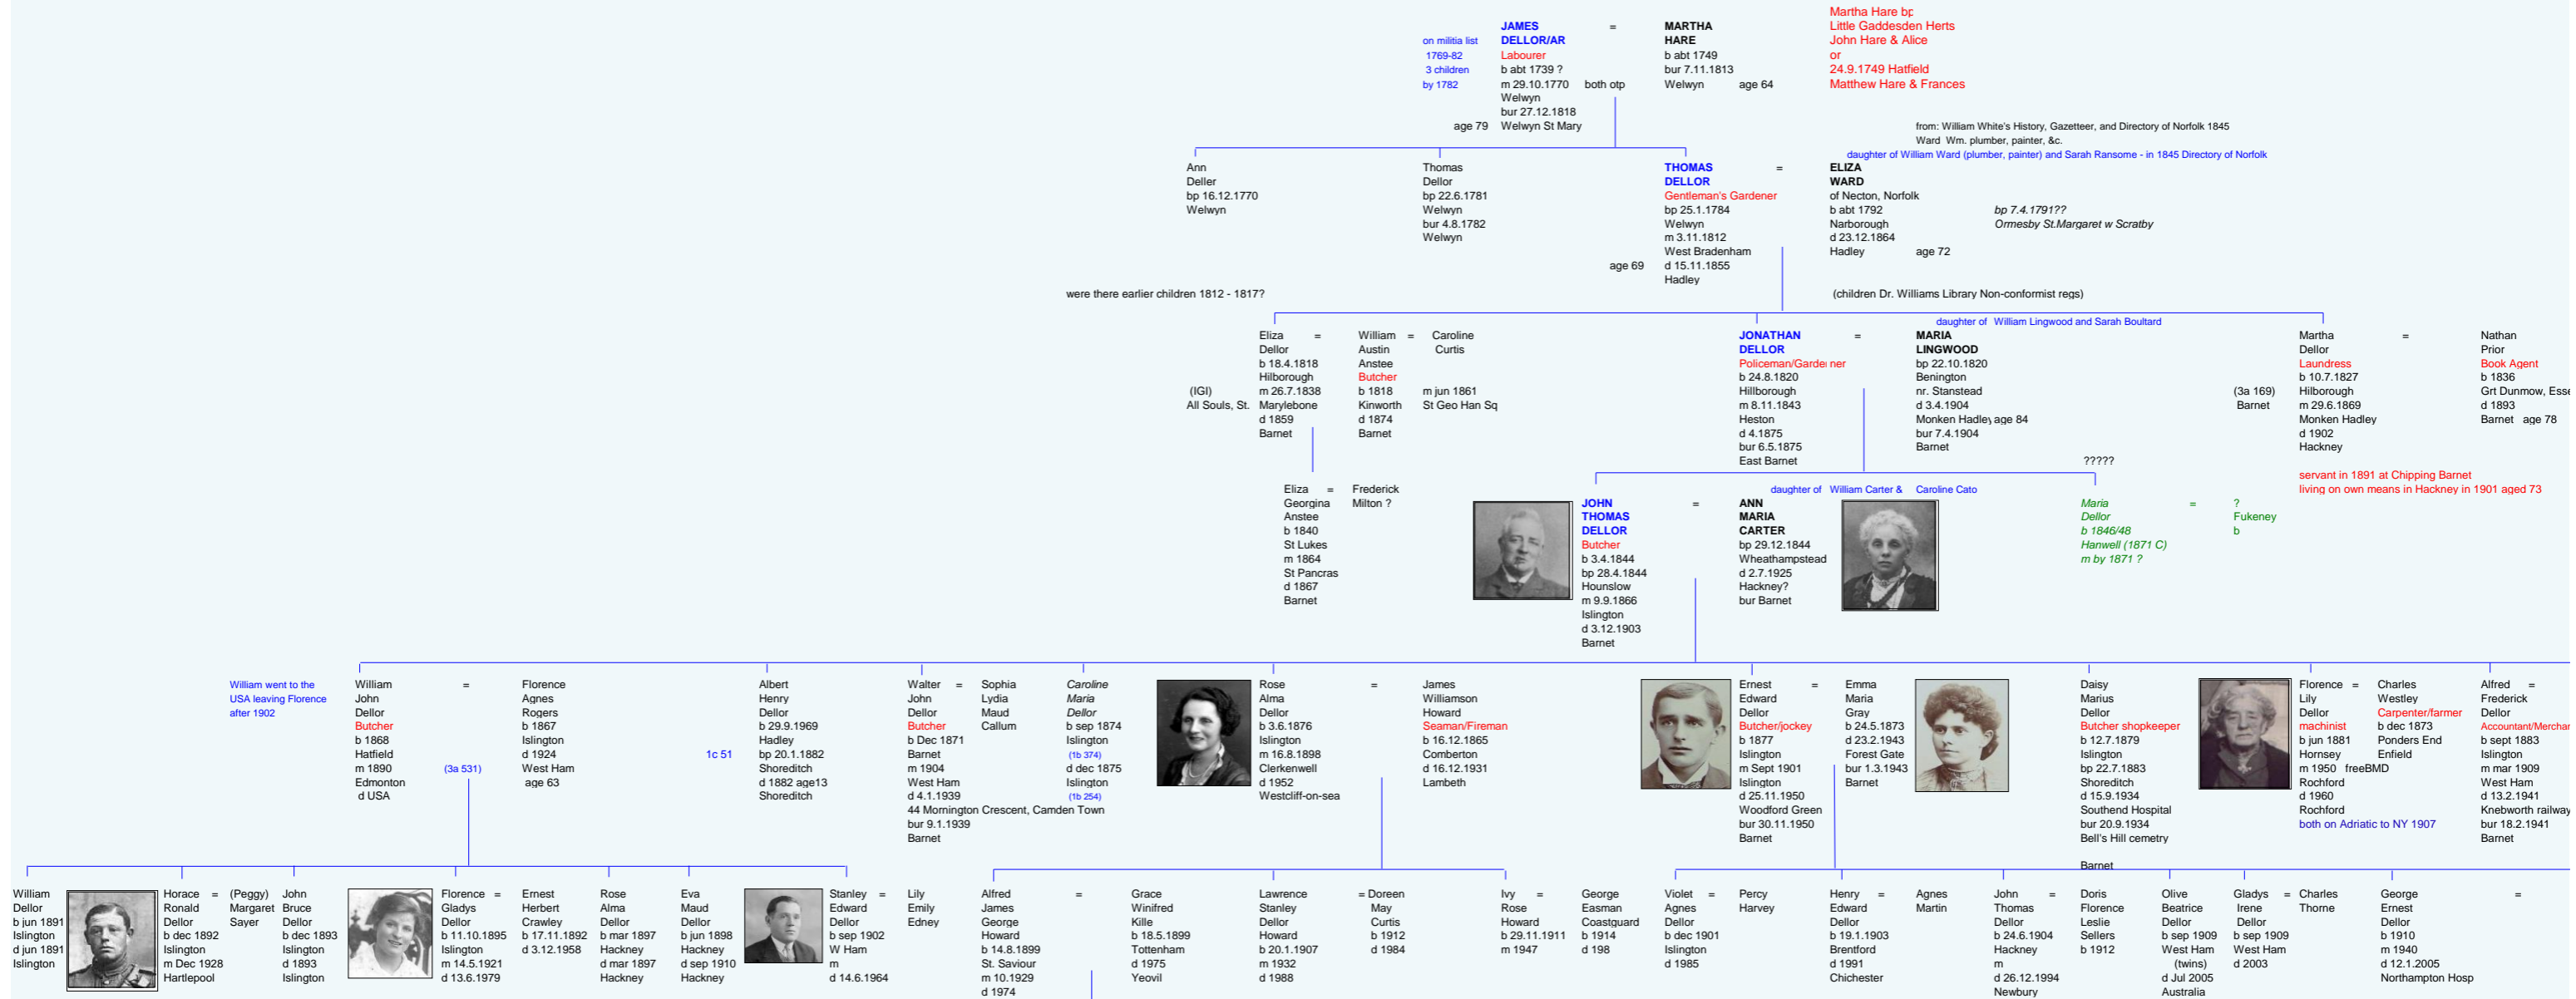

# THE DELLOR FAMILY TREE

**KEY**

|            |             |
|------------|-------------|
| b          | born        |
| bp         | baptised    |
| m          | married     |
| d          | died        |
| bur        | buried      |
| d dec 1855 | unconfirmed |

3x

(May)  
Daisy Alice = Charles  
Emma Mabel F  
Bonfield Dellor Drummond  
d 1949  
Rochford  
Butcher shopkeeper  
b Dec Q 1885  
Islington  
m sep 1932  
Lambeth

r station

Iris Grace = Leslie William =1Joyce =2 Charles  
May Dellor Pinch Bronson Dellor Simpson  
Brooker b 23.1.1913 m d 12.12.2004  
b ?  
d 2005  
Ireland